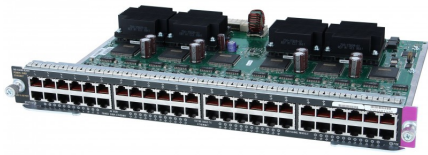

# Cisco WS-X4248-RJ45V Datablad

**Cisco WS-X4248-RJ45V Catalyst 4500 PoE 802.3af 10/100, 48-porte (RJ45)**

**WS-X4248-RJ45V**

Cisco WS-X4248-RJ45V Catalyst 4500 PoE 802.3af 10/100, 48-porte (RJ45)

[Køb nu](#)