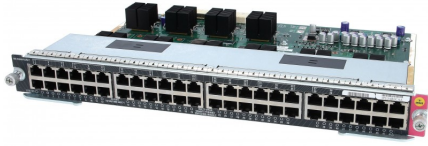

# Cisco WS-X4648-RJ45-E Datablad

**Cisco WS-X4648-RJ45-E Catalyst 4500E Series 48-Port 10/100/1000 (RJ-45)**

**WS-X4648-RJ45-E**

Cisco WS-X4648-RJ45-E Catalyst 4500E Series 48-Port 10/100/1000 (RJ-45)

[Køb.nu](http://Køb.nu)